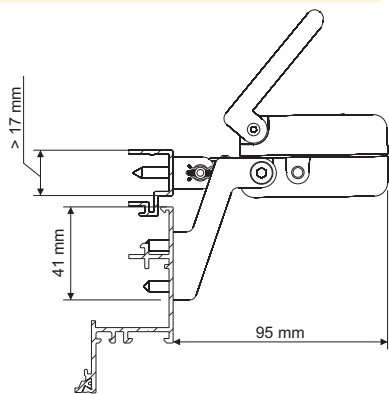

VCD-BS008-VFO Blendrahmenmontage, auswärts

- Zur Antriebsmontage auf dem Blendrahmen
- Farbe: silber
- Lackierung in allen RAL-Farben möglich

- For installing the drive on outer frame
- Colour: silver
- Possibility of paint in all RAL-Colours