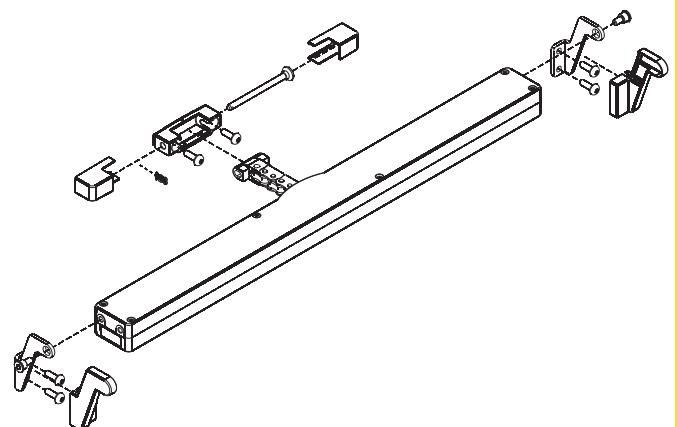

- Zur Antriebsmontage auf dem Blendrahmen
- Farben: silber, weiß oder schwarz
- Lackierung in allen RAL-Farben möglich

- For installing the drive on outer frame
- Colours: silver, white or black
- Possibility of paint in all RAL-Colours